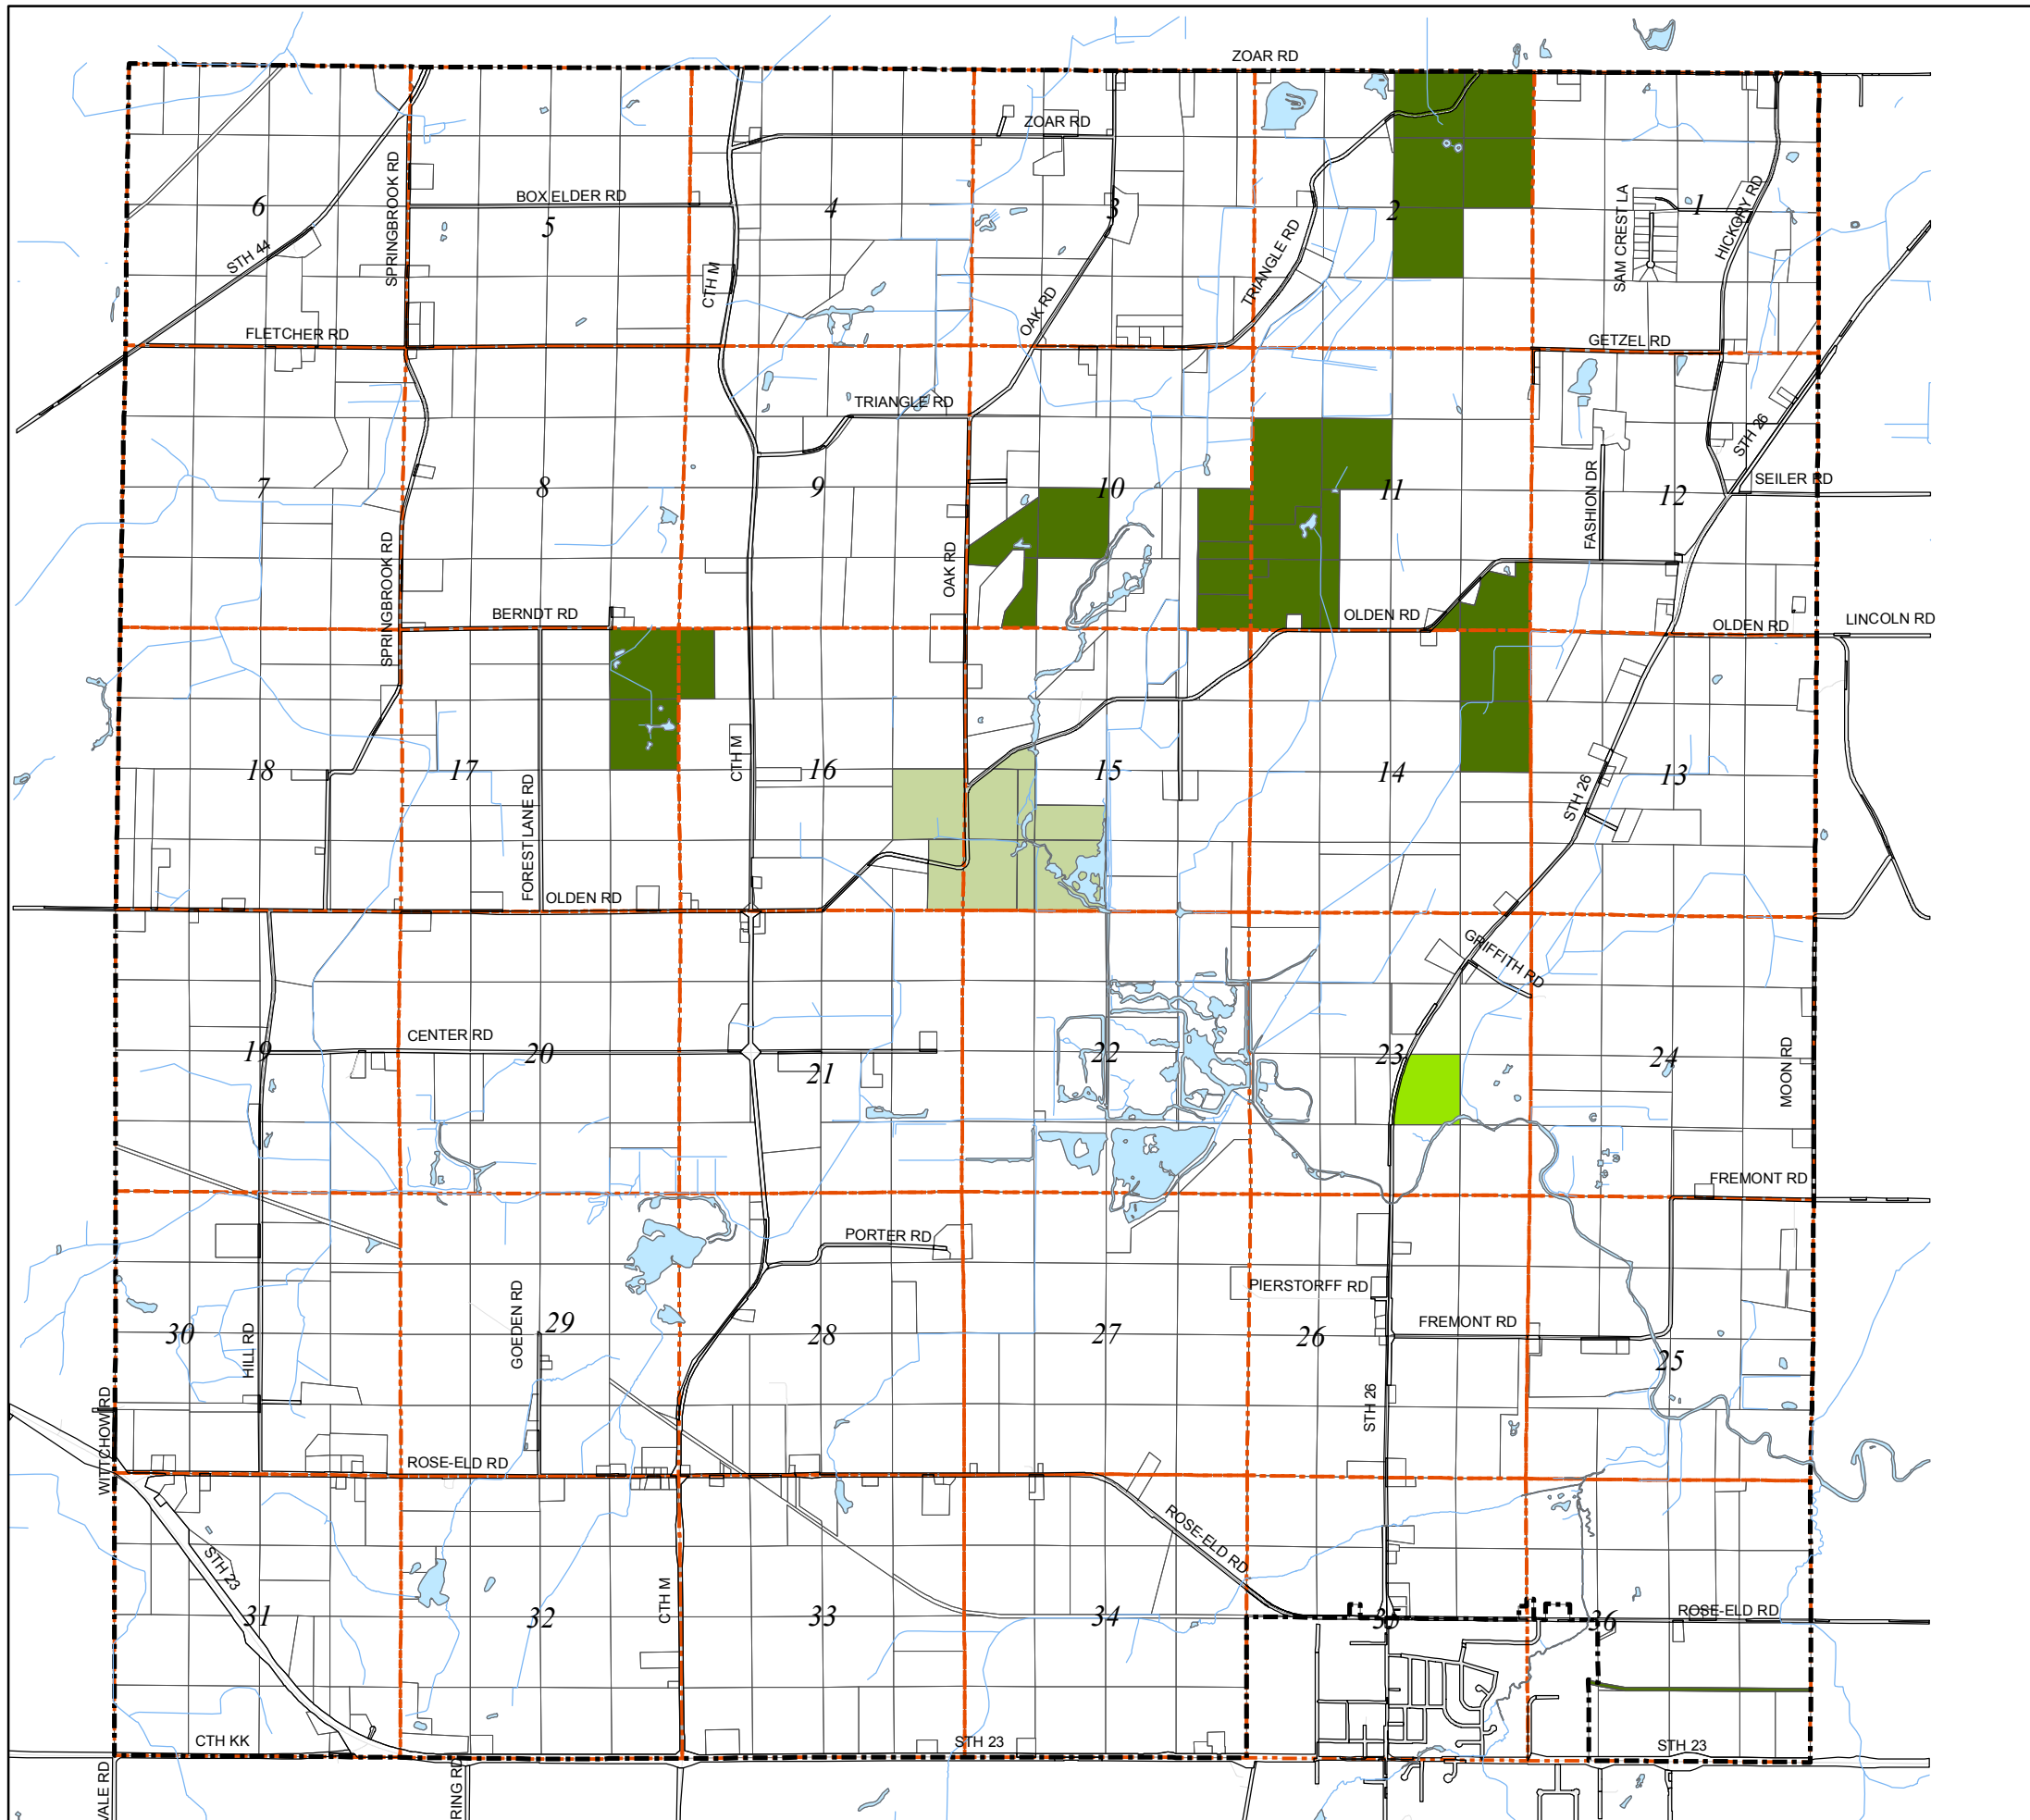

Town of Rosendale

Fond du Lac County, Wisconsin

Public Owned Lands

-  Fond du Lac County
-  State of Wis Dept. of Natural Resources
-  United States of America
-  Town Boundary
-  Section Line
-  Rivers and Streams
-  Waterbodies

The base map was created with data from Fond du Lac County Planning Department who in no event assumes any liability regarding fitness of use of the information and any application by others, is the responsibility of the user.