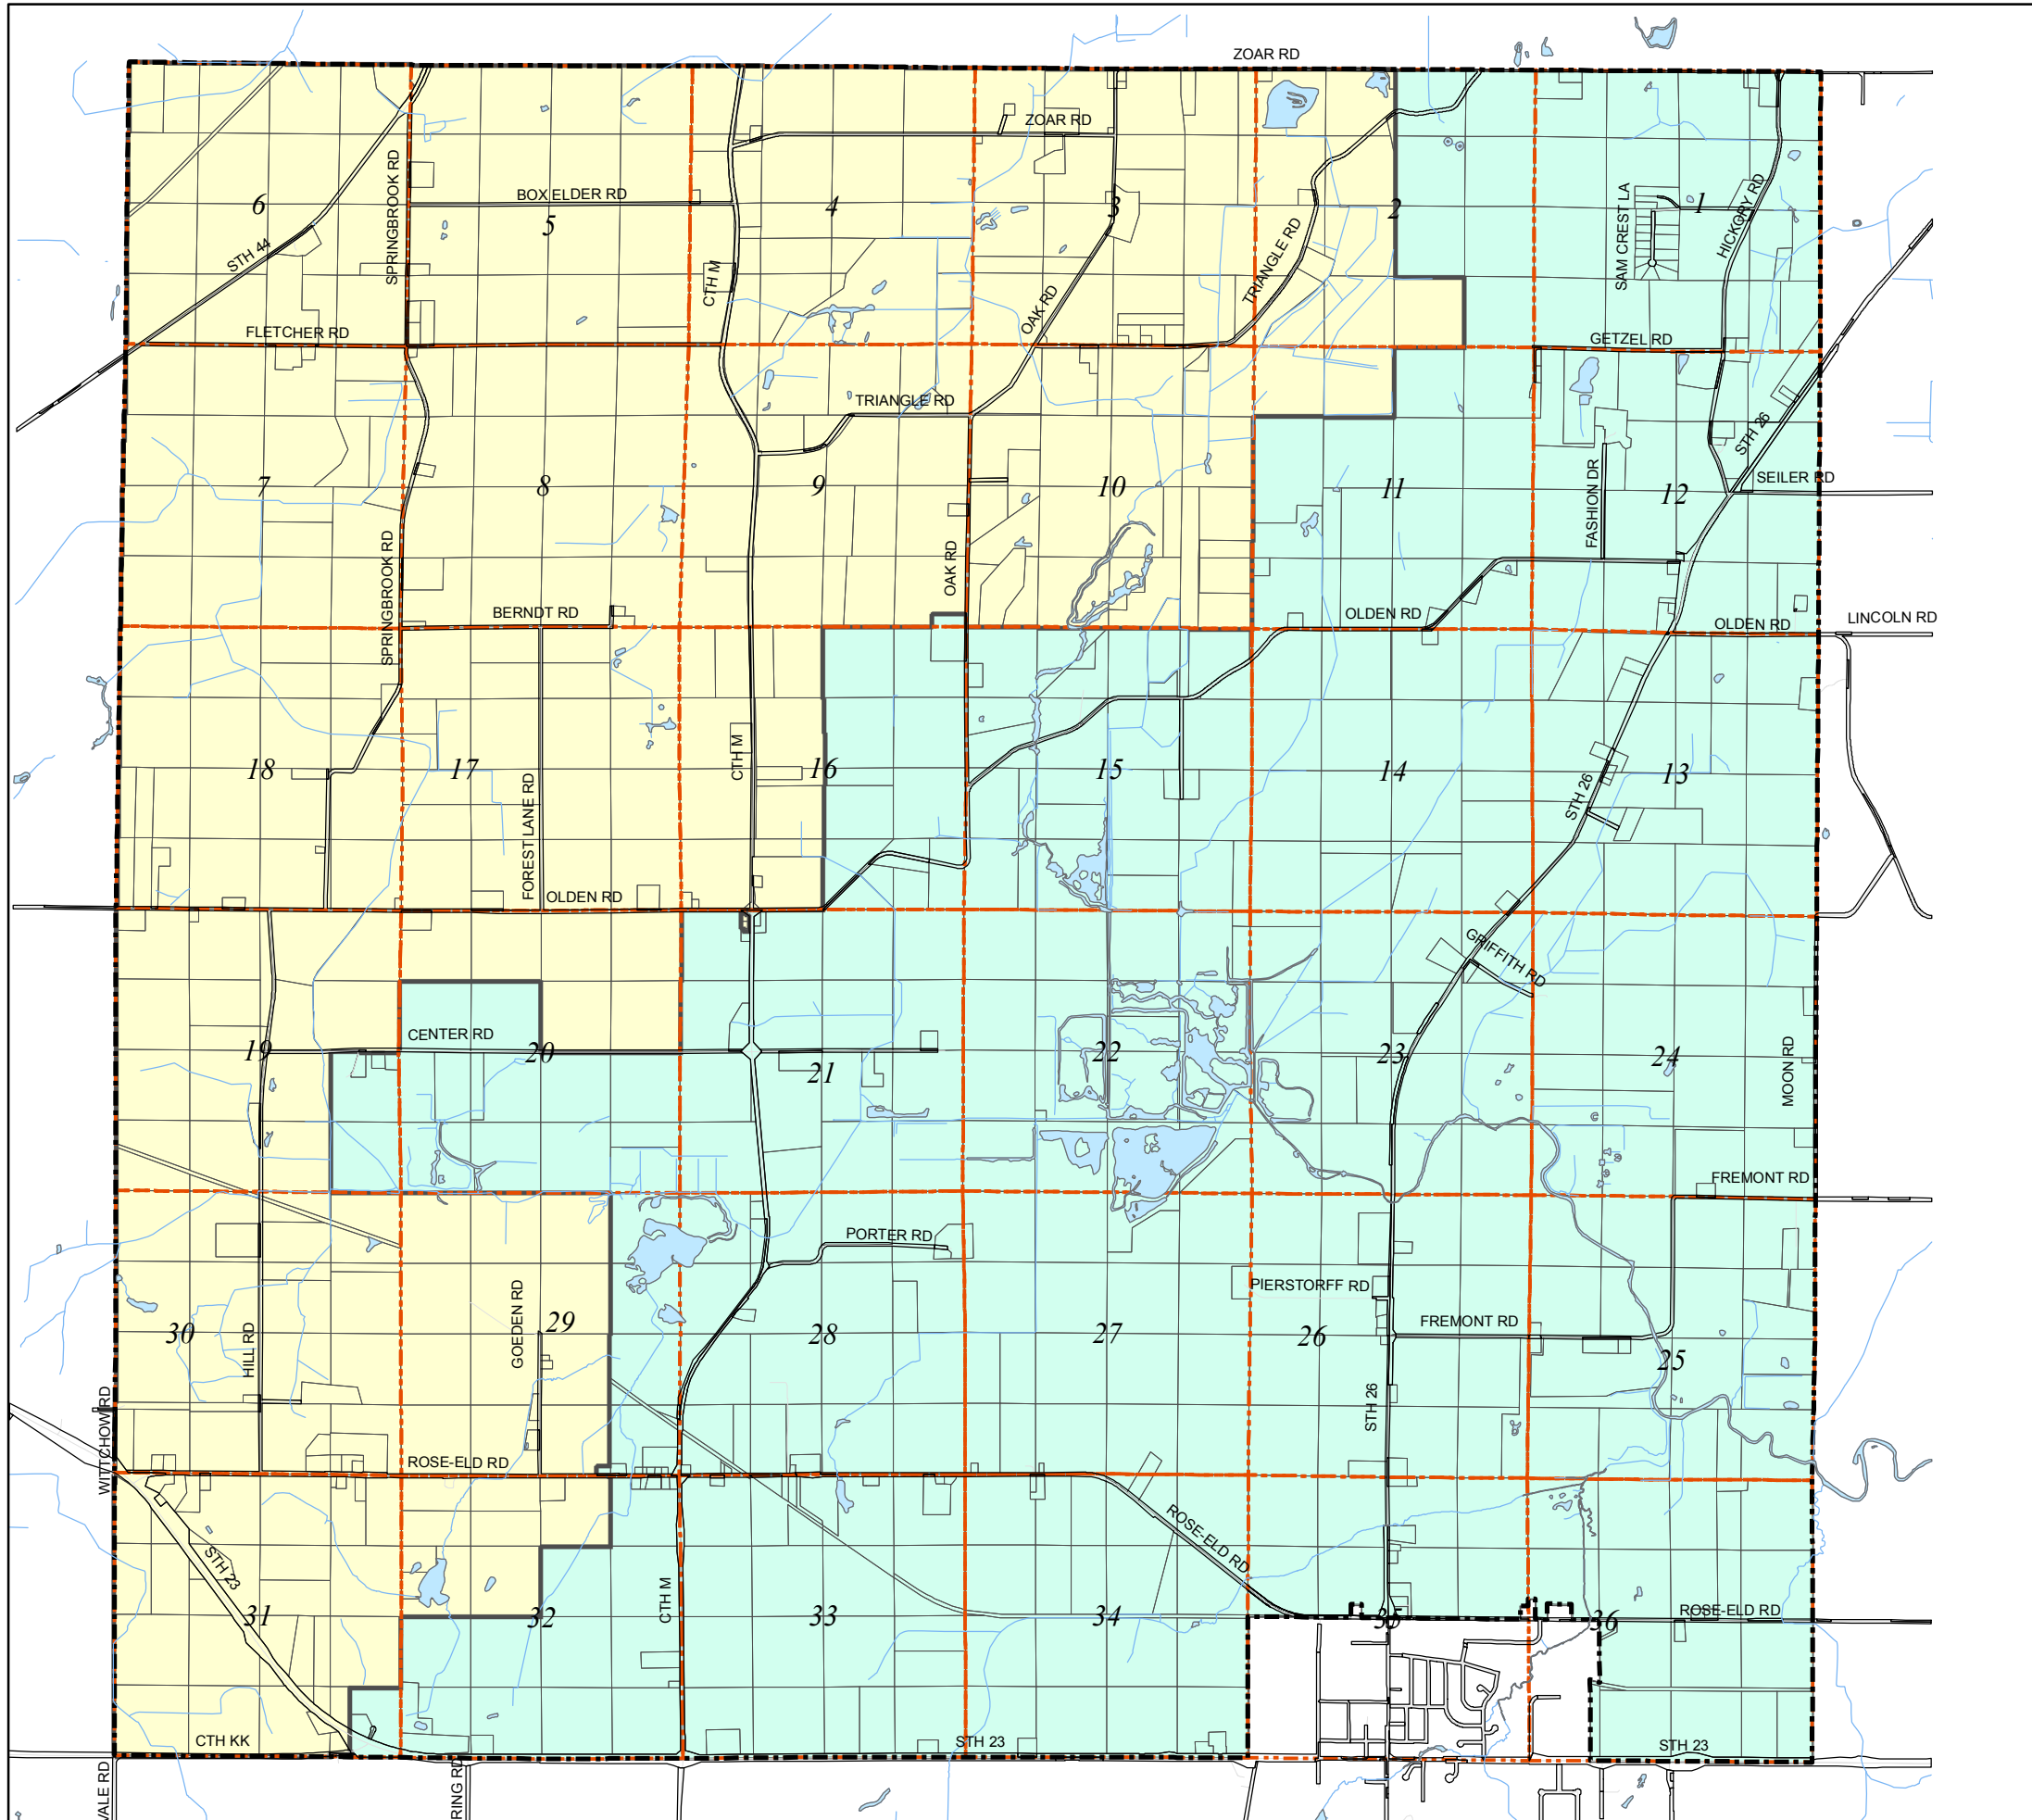

Town of Rosendale

Fond du Lac County, Wisconsin

School Districts

- Ripon
- Rosendale-Brandon
- Town Boundary
- Section Line
- Rivers and Streams
- Waterbodies

The base map was created with data from Fond du Lac County Planning Department who in no event assumes any liability regarding fitness of use of the information and any application by others, is the responsibility of the user.

Martenson & Eisele, Inc.

1377 Midway Road
 Menasha, WI 54952
 www.martenson-eisele.com
 info@martenson-eisele.com
 920.731.0381 1.800.236.0381
 argis10011002gis.mxd_Adopted 08/26/2014

Planning
 Environmental
 Surveying
 Engineering
 Architecture